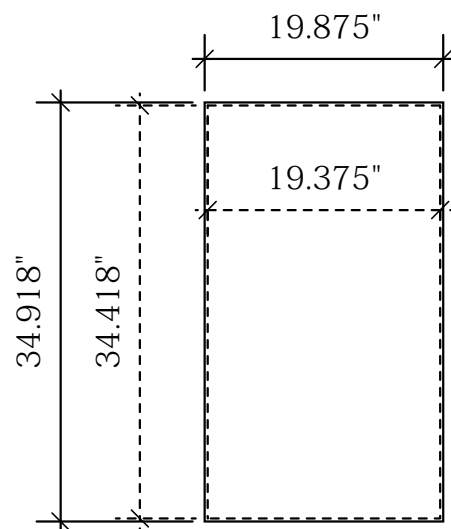

Product Name: MOD-1233
Process: Direct to Print
Material: 1/4" Substrate
Effective Date: 6/25/2013

MOD-1233

Front/Left and Right Sides
1/4" thick Substrate

Print on Graphic size:
Live area: 19.375"w x 34.418"h
Finished Size: 19.875"w x 34.918"h

Header Sign
1/4" thick Substrate

Print on Graphic Size:
Live/Finished Area: 37.798"w x 10"h

****Note:** Please add and additional 1" of bleed all the way around the finished perimeter for graphic printing purposes******

NOTE: Graphic files must be @ 150 dpi Finished Size.
DO NOT send Flattened Files. Production can not manipulate the content, proportion or color of these files.

****NOTE:** Test frames may be required for guaranteed fitting of graphics******