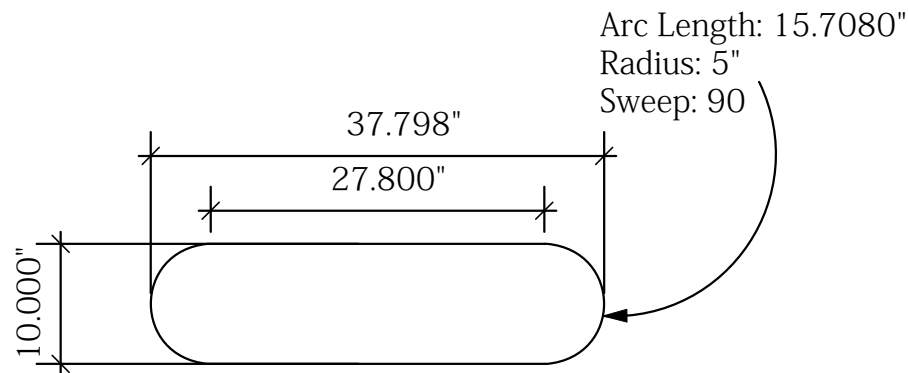

Product Name: MOD-1233
Process: Direct to Print
Material: 1/4" Substrate
Effective Date: 6/25/2013

MOD-1233

Front/Left and Right Sides
1/4" thick Substrate

Print on Graphic size:
Live area: 19.375"w x 34.418"h
Finished Size: 19.875"w x 34.918"h

Header Sign
1/4" thick Substrate

Print on Graphic Size:
Live/Finished Area: 37.798"w x 10"h

****Note:** Please add and additional 1" of bleed all the way around the finished perimeter for graphic printing purposes******