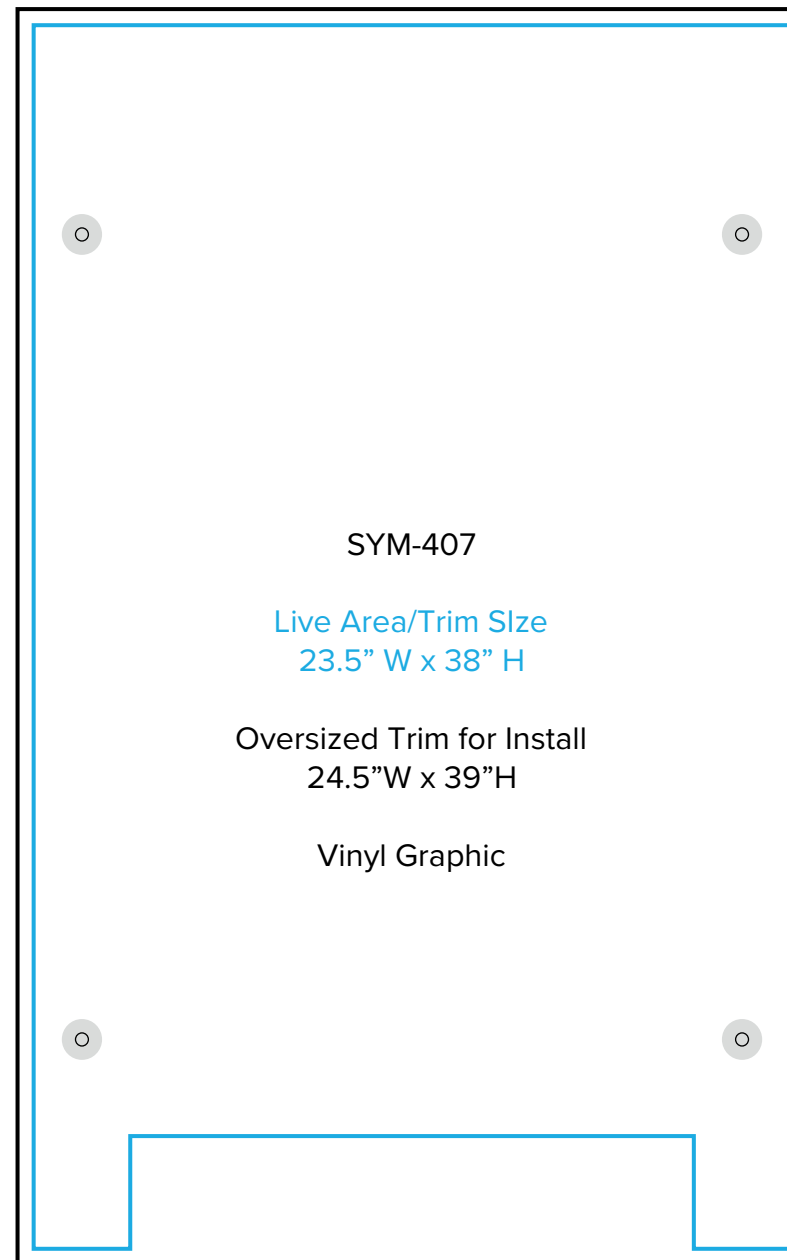

# Graphic Template Portable Counter – Vinyl Graphic

NOTE: All Raster Art (jpg, tiff,psd, png, etc.) must be at least 100 dpi at print size.  
Standard kits are often customized. Please check with Customer Service to ensure that this template matches your specific job.